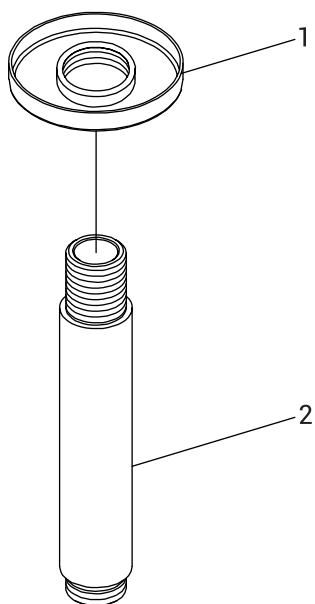

CLASSWELL C32

PULCHER®

INSTALLATION MANUAL

No.	Description	Qty
1	Cover	1
2	Spout	1