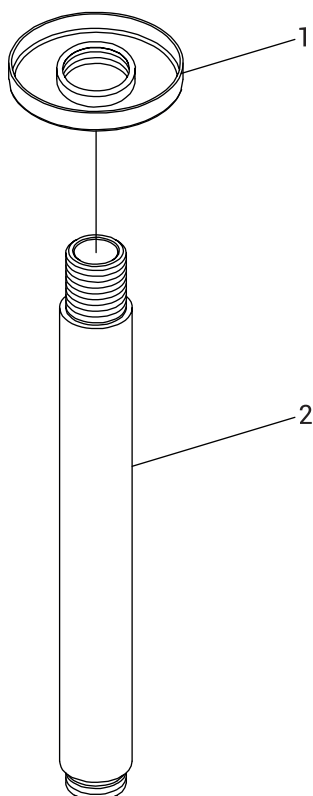

CLASSWELL C31

PULCHER®

INSTALLATION MANUAL

No.	Description	Qty
1	Cover	1
2	Spout	1