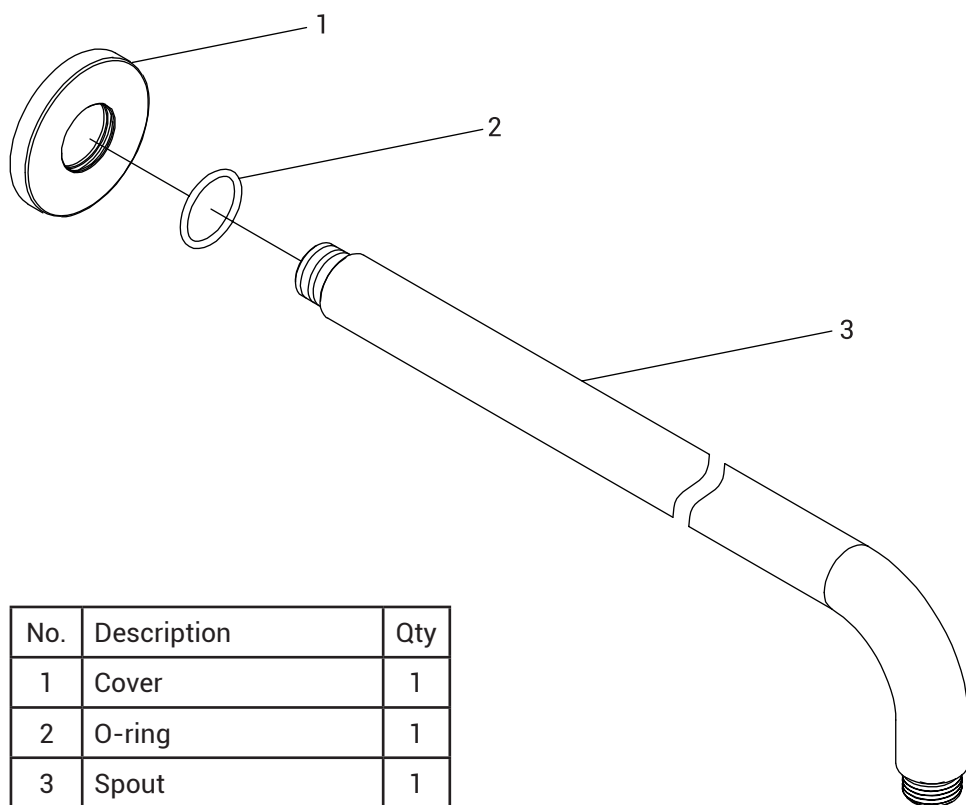

CLASSWELL C30

PULCHER®

INSTALLATION MANUAL

No.	Description	Qty
1	Cover	1
2	O-ring	1
3	Spout	1