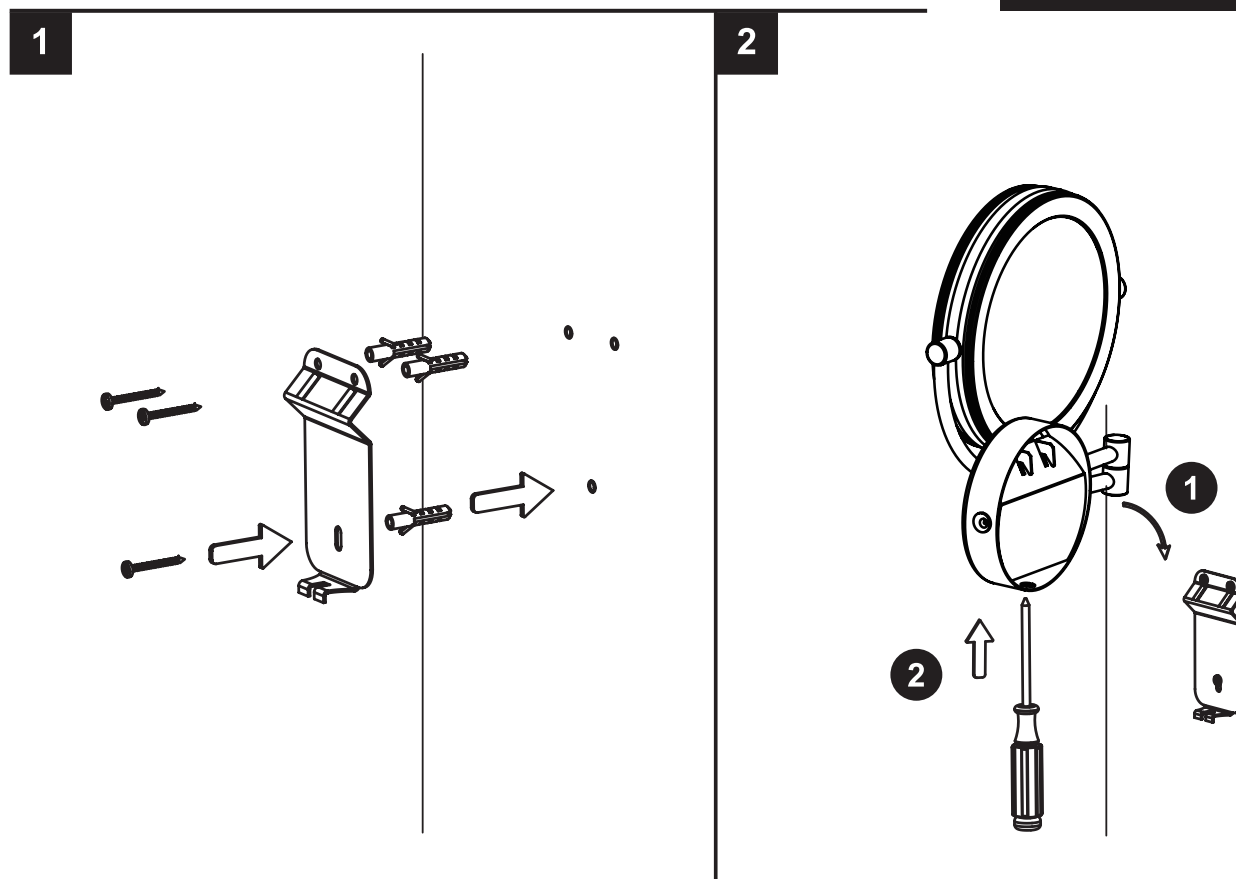

# JADO LED LIGHT WALL MIRROR

Auto-off Timer

## WALL MOUNT INSTALLATION