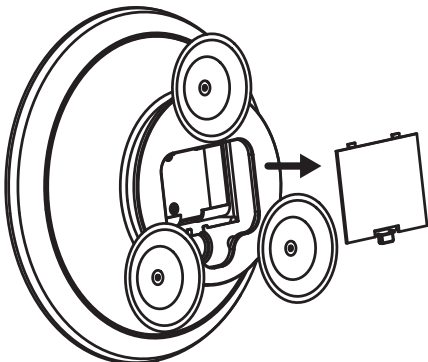

BATTERY REPLACEMENT

1