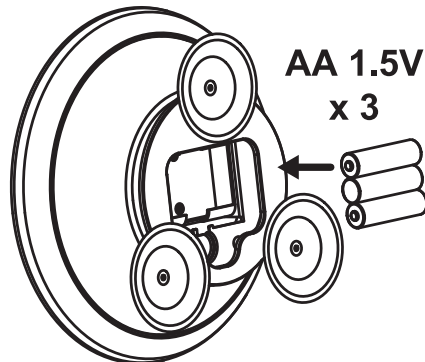

COON LED LIGHT SUCTION MIRROR

Auto-off Timer

INSTALLATION GUIDE

CAUTION!

TO AVOID RISK OF MIRROR FALLING, ALWAYS PLACE MIRROR ON A CLEAN, SMOOTH SURFACE. GLASS SURFACE IS RECOMMENDED. MOISTEN SUCTION CAPS SLIGHTLY BEFORE STICKING.

PRESS
ON / OFF

BATTERY REPLACEMENT

1

2

3