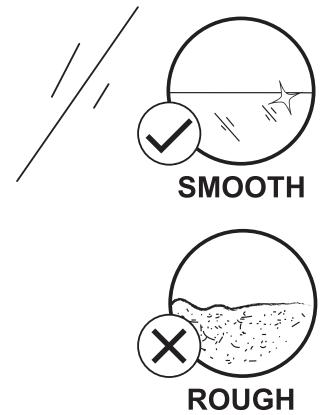

INSTALLATION GUIDE

CAUTION!

TO AVOID RISK OF MIRROR FALLING, ALWAYS PLACE MIRROR ON A CLEAN, SMOOTH SURFACE. GLASS SURFACE IS RECOMMENDED. MOISTEN SUCTION CAPS SLIGHTLY BEFORE STICKING.

PRESS
ON / OFF