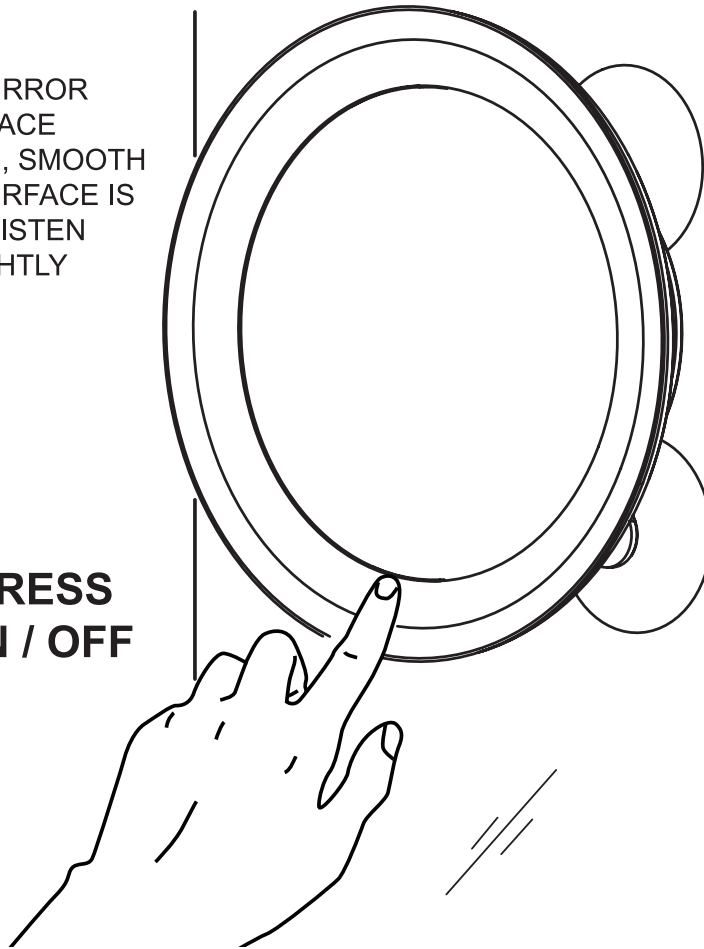

INSTALLATION GUIDE

CAUTION!

TO AVOID RISK OF MIRROR FALLING, ALWAYS PLACE MIRROR ON A CLEAN, SMOOTH SURFACE. GLASS SURFACE IS RECOMMENDED. MOISTEN SUCTION CAPS SLIGHTLY BEFORE STICKING.

PRESS
ON / OFF