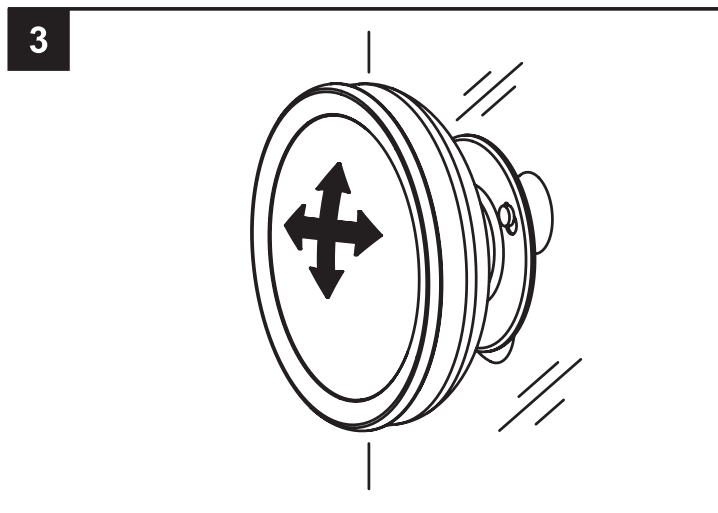

NIDO LED LIGHT VERSATILE MIRROR

INSTALLATION GUIDE

BATTERY REPLACEMENT