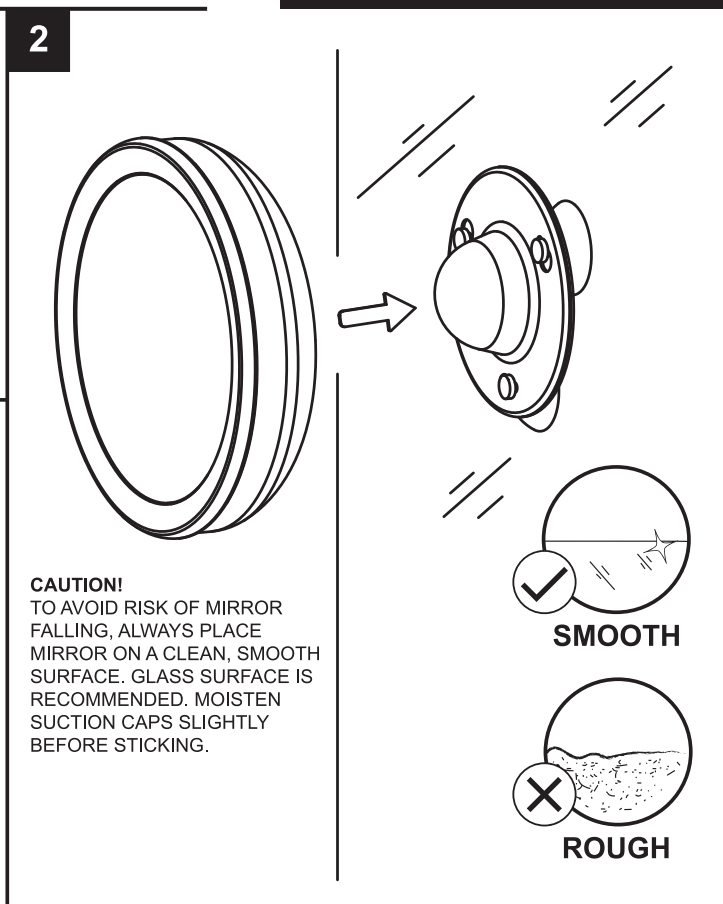

NIDO LED LIGHT VERSATILE MIRROR

INSTALLATION GUIDE

BATTERY REPLACEMENT