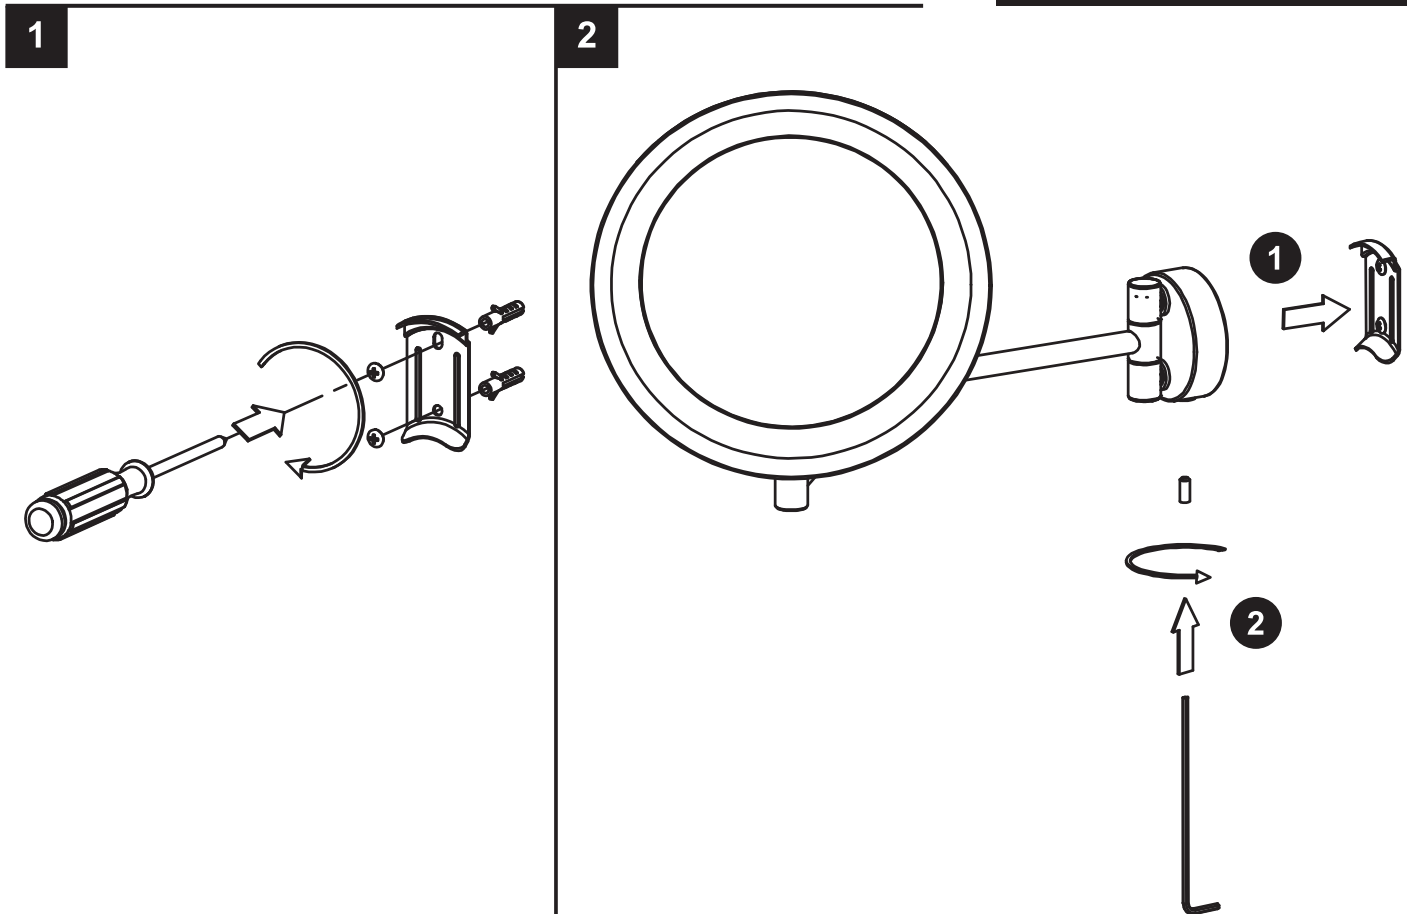

PURE LED LIGHT

WALL MIRROR

Auto-off Timer

WALL MOUNT INSTALLATION

BATTERY REPLACEMENT