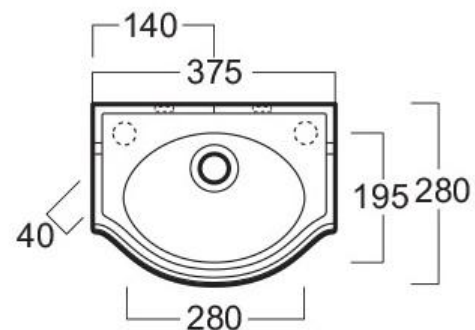

Old England Arcade AR-035

Art.no.: 715261400

Technical information:

Measurements: 37,5 x 28 x 8h cm.

Wall hung wash-hand basin 37 pre-punched for right and left tap holes.

White porcelain can withstand cleaning and descaling.