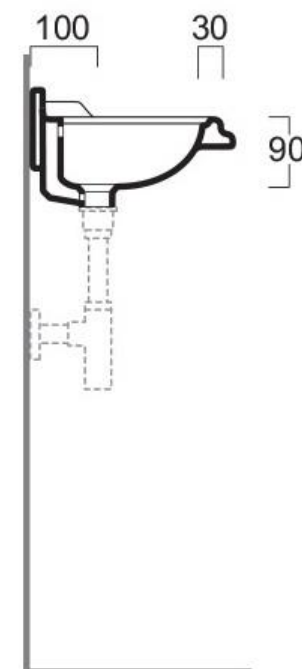

Old England Arcade AR-035

Art.no.: 715261400

Technical information:

Measurements: 37,5 x 28 x 8h cm.

Wall hung wash-hand basin 37 pre-punched for right and left tap holes.

White porcelain can withstand cleaning and descaling.