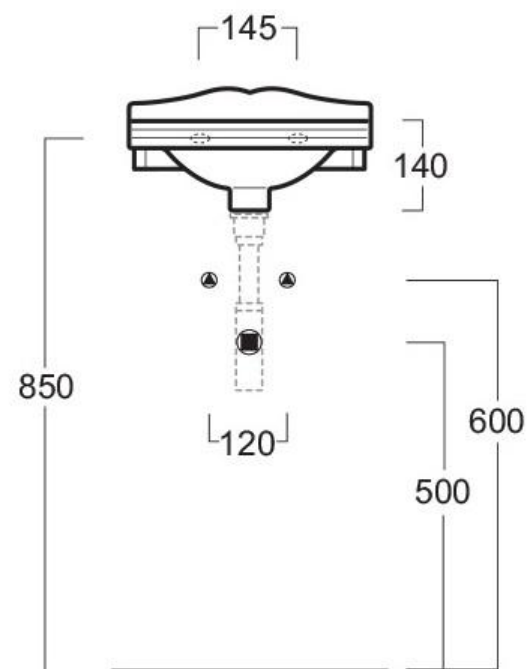

Old England Arcade AR-035

Art.no.: 715261400

Technical information:

Measurements: 37,5 x 28 x 8h cm.

Wall hung wash-hand basin 37 pre-punched for right and left tap holes.

White porcelain can withstand cleaning and descaling.