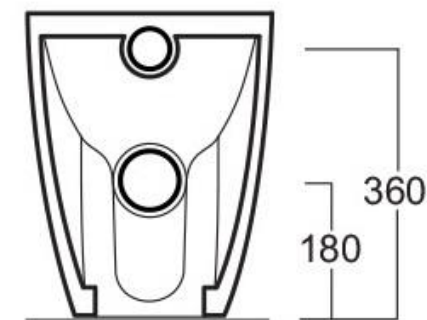

Spazio LFT-20

Art.no.: 715261380

Technical information:

Measurements: 34 x 53 x 42h cm.

Back to wall WC with wall or floor outlet (curved pipe included).
White porcelain can withstand cleaning and descaling.