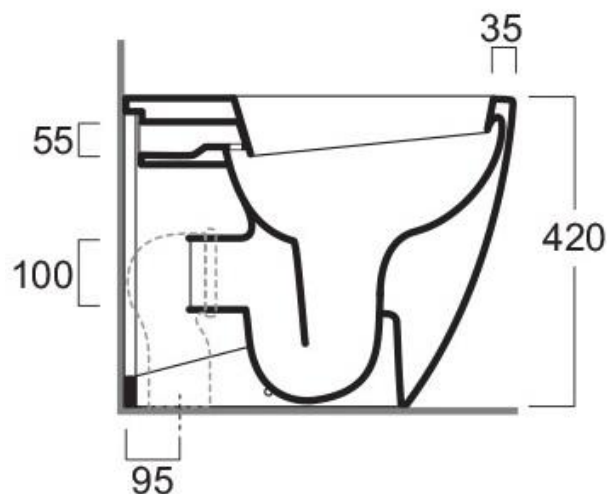

Spazio LFT-20

Art.no.: 715261380

Technical information:

Measurements: 34 x 53 x 42h cm.

Back to wall WC with wall or floor outlet (curved pipe included).
White porcelain can withstand cleaning and descaling.