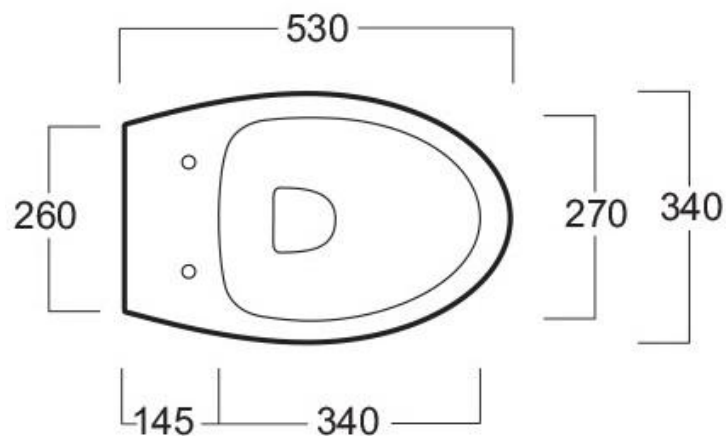

Spazio LFT-20

Art.no.: 715261380

Technical information:

Measurements: 34 x 53 x 42h cm.

Back to wall WC with wall or floor outlet (curved pipe included).
White porcelain can withstand cleaning and descaling.