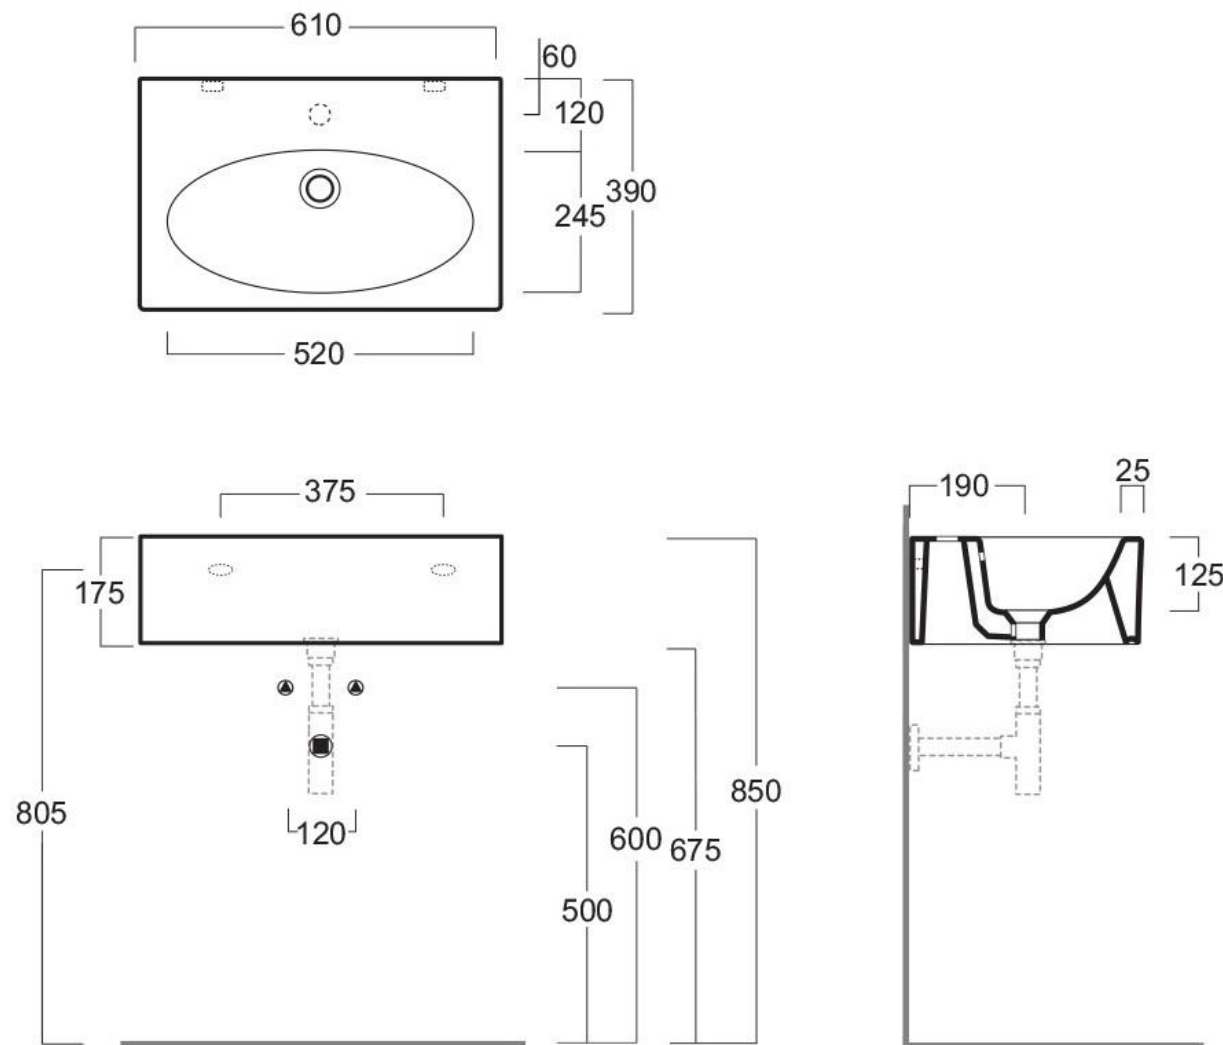

# Spazio LFT-54

Art.no.: 715261375

## Technical information:

Measurements: 61 x 39 x 17,5h cm.

Rectangular counter top or wall hung washbasin 61 pre-punched for single tap hole.

White porcelain can withstand cleaning and descaling.

Designed by Terri Pecora.