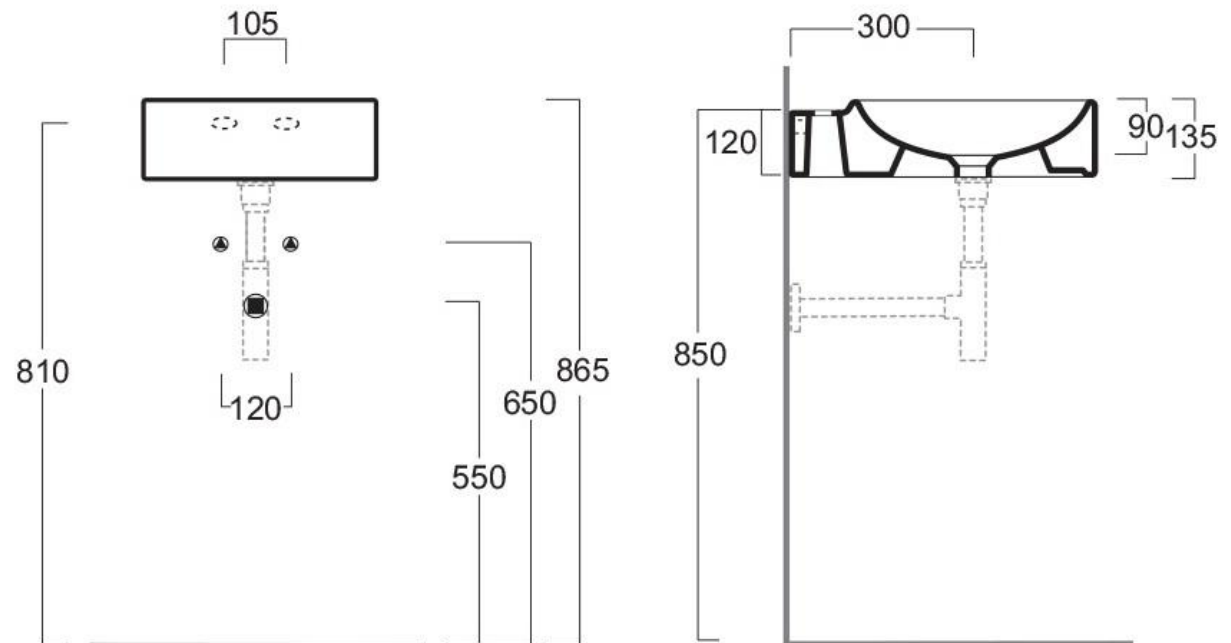

Flow FL-15

Art.no.: 715261337

Technical information:

Measurements: 39,5 x 50 x 13,5h cm.

Square wall hung washbasin 39 pre-punched for single tap hole. White porcelain can withstand cleaning and descaling.