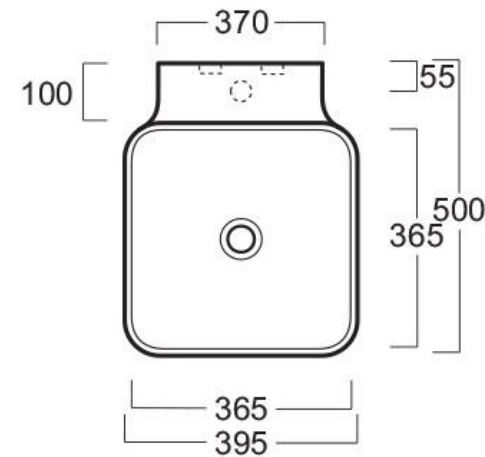

Flow FL-15

Art.no.: 715261337

Technical information:

Measurements: 39,5 x 50 x 13,5h cm.

Square wall hung washbasin 39 pre-punched for single tap hole. White porcelain can withstand cleaning and descaling.